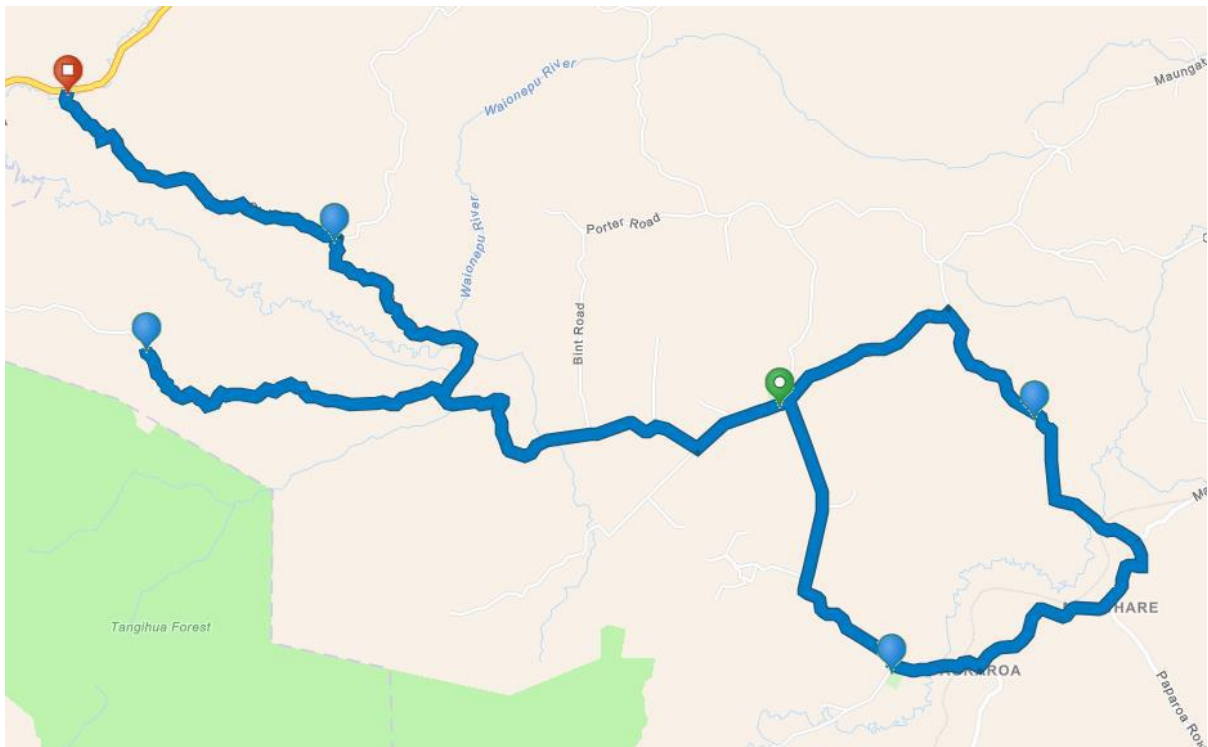

D010609 PM ACTIVE

Route and directions for D010609_PM_ACTIVE

Route Details

- 36.05 km's

Directions

1. Start at Maungakaramea School, Tangihua Rd, Maungakaramea, 0178, NZL
2. Go east on Tangihua Rd toward Maungakaramea Rd / Tauraroa Rd
3. Bear left on Maungakaramea Rd
4. Turn right on Hayward Rd
5. Arrive at 70-290 Hayward Rd, Maungakaramea, 0178, on the right
6. Depart 70-290 Hayward Rd, Maungakaramea, 0178
7. Continue east on Hayward Rd
8. Turn right on Mangapai Rd
9. Continue forward on Waitotira Rd
10. Turn right on Tauraroa Rd
11. Make a sharp left on Omana Rd
12. Arrive at Tauraroa Area School, Omana Rd, Maungakaramea, 0178, NZL, on the left