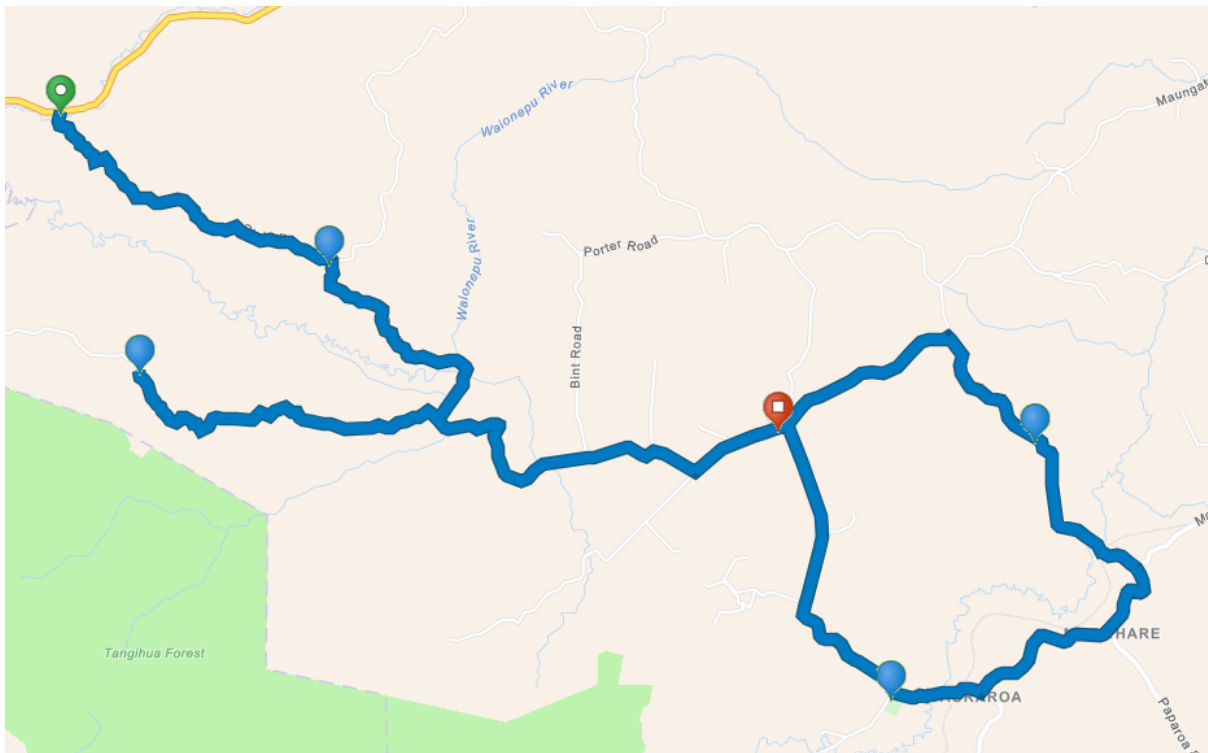

D010609 AM ACTIVE

Route and directions for D010609_AM_ACTIVE

Route Details

- 36.05 km's

Directions

1. Start at Otuhi Rd, Wheki Valley, Whangarei, 0179
2. Go south on Otuhi Rd
3. Continue southeast on Otuhi Rd
4. Turn right on Codlin Rd
5. Turn right on Tangihua Rd
6. Arrive at 956 Tangihua Road, Maungakarama, Northland, 0178, NZL, on the right
7. Depart 956 Tangihua Road, Maungakarama, Northland, 0178, NZL
8. Go back south on Tangihua Rd
9. Turn left at O'Carroll Rd to stay on Tangihua Rd
10. Arrive at Maungakarama School, Tangihua Rd, Maungakarama, 0178, NZL, on the left
11. Depart Maungakarama School, Tangihua Rd, Maungakarama, 0178, NZL