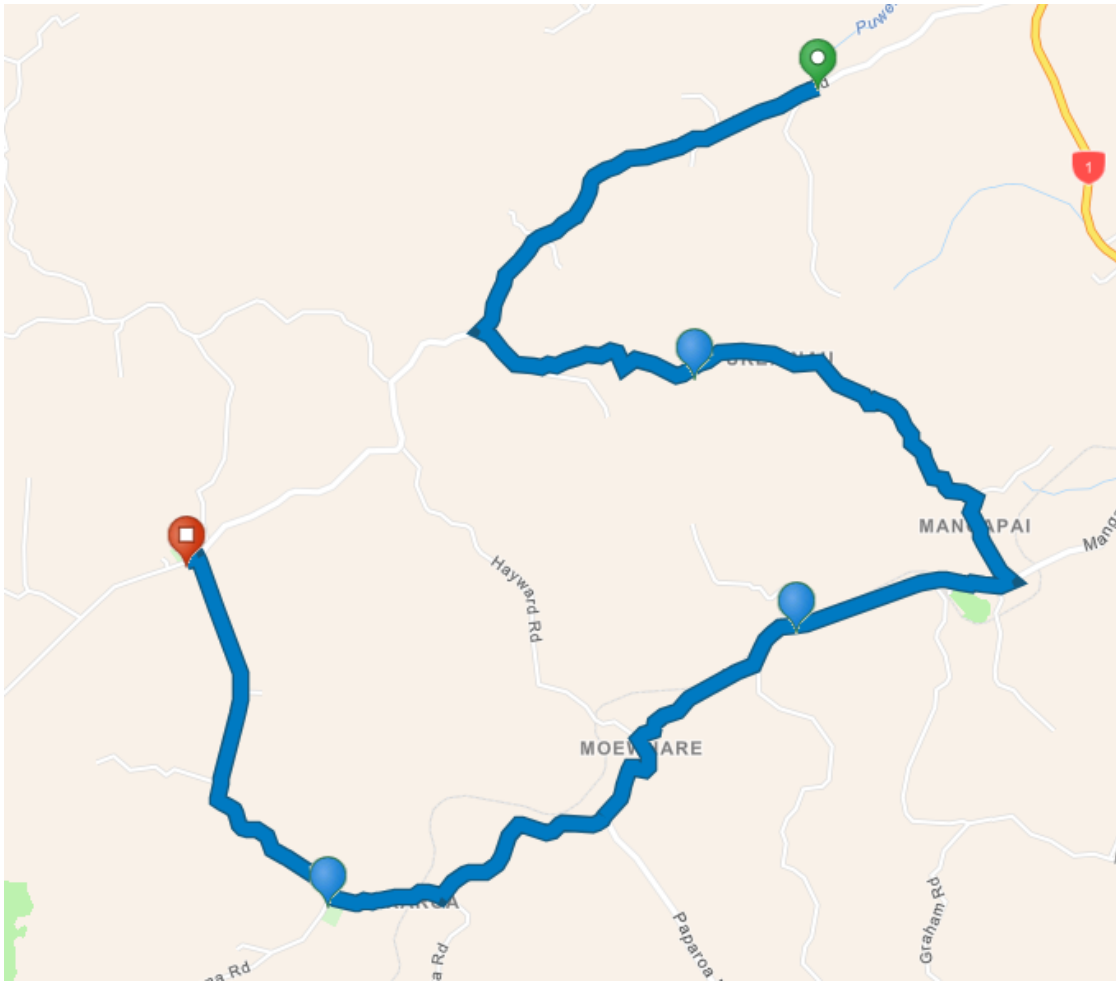

D010610 ACTIVE

Directions

1. Start at 244 Maungakaremea Road, Maungakaremea, Northland, 0178, NZL
2. Go west on Maungakaremea Rd toward Glenn Rd
3. Make a sharp left on Ormandy Rd
4. Continue northeast on Ormandy Rd
5. Turn right on Mangapai Rd
6. Arrive at 509 Mangapai Road, Mangapai, Whangarei, Northland, 0178, NZL, on the left
7. Depart 509 Mangapai Road, Mangapai, Whangarei, Northland, 0178, NZL
8. Continue west on Mangapai Rd
9. Continue forward on Waitotira Rd
10. Turn right on Tauraroa Rd
11. Make a sharp left on Omana Rd

12.  Arrive at Tauraroa Area School, Omana Rd, Maungakaramea, 0178, NZL, on the left
13.  Depart Tauraroa Area School, Omana Rd, Maungakaramea, 0178, NZL
14.  Go back northeast on Omana Rd
15.  Turn left on Tauraroa Rd
16.  Turn left on Tangihua Rd
17.  Finish at Maungakaramea School, Tangihua Rd, Maungakaramea, 0178, NZL, on the right