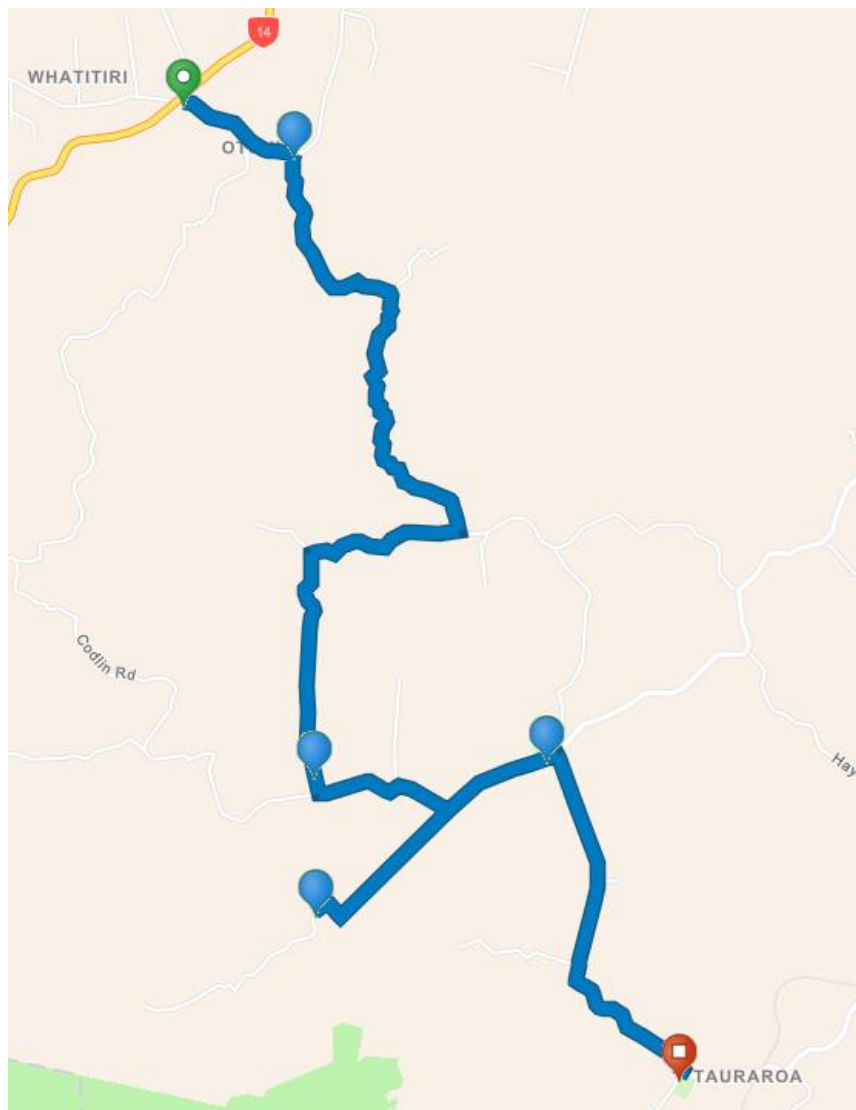

D010613 AM ACTIVE

Directions

1. Start at 11-61 Weke Rd, Maungatapere, Whangarei, 0179
2. Go east on Weke Rd toward Otuhi Rd
3. Make a sharp right on Snooks Rd
4. Continue southwest on Snooks Rd
5. Turn right on Porter Rd
6. Turn left on Bint Rd
7. Continue south on Bint Rd
8. Turn left on Tangihua Rd
9. Make a sharp right on O'Carroll Rd
10. Arrive at 253 O'Carroll Rd, Maungakamea, 0178, NZL, on the left

11.  Depart 253 O'Carroll Rd, Maungakaramea, 0178, NZL
12.  Go back north on O'Carroll Rd
13.  Continue forward on Tangihua Rd
14.  Arrive at Maungakaramea School, Tangihua Rd, Maungakaramea, 0178, NZL, on the left
15.  Depart Maungakaramea School, Tangihua Rd, Maungakaramea, 0178, NZL
16.  Continue east on Tangihua Rd
17.  Turn right on Tauraroa Rd
18.  Turn right on Omana Rd
19.  Finish at Tauraroa Area School, Omana Rd, Maungakaramea, 0178, NZL, on the left