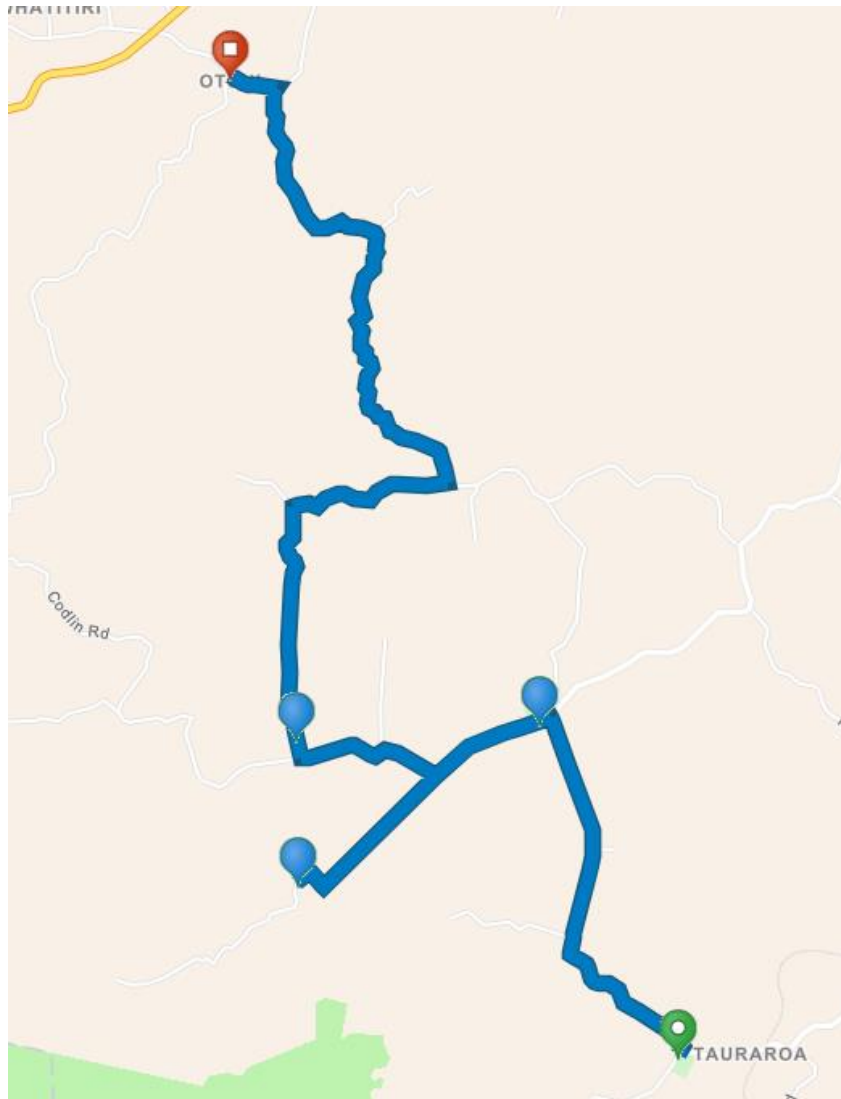

D010613 PM ACTIVE

Directions

1.  Start at Tauraroa Area School, Omana Rd, Maungakaramea, 0178, NZL
2.  Go northeast on Omana Rd toward Tauraroa Rd
3.  Turn left on Tauraroa Rd
4.  Turn left on Tangihua Rd
5.  Continue forward on O'Carroll Rd
6.  Arrive at 253 O'Carroll Rd, Maungakaramea, 0178, NZL, on the left
7.  Depart 253 O'Carroll Rd, Maungakaramea, 0178, NZL
8.  Go back north on O'Carroll Rd
9.  Continue forward on Tangihua Rd

10.  Arrive at Maungakaramea School, Tangihua Rd, Maungakaramea, 0178, NZL, on the left
11.  Depart Maungakaramea School, Tangihua Rd, Maungakaramea, 0178, NZL
12.  Go back west on Tangihua Rd
13.  Turn right at O'Carroll Rd to stay on Tangihua Rd
14.  Turn right on Bint Rd
15.  Continue north on Bint Rd
16.  Turn right on Porter Rd
17.  Turn left on Snooks Rd
18.  Make a sharp left on Weke Rd
19.  Turn left on Otuhi Rd
20.  Finish at Otuhi Rd, Maungatapere, Whangarei, 0179, on the left